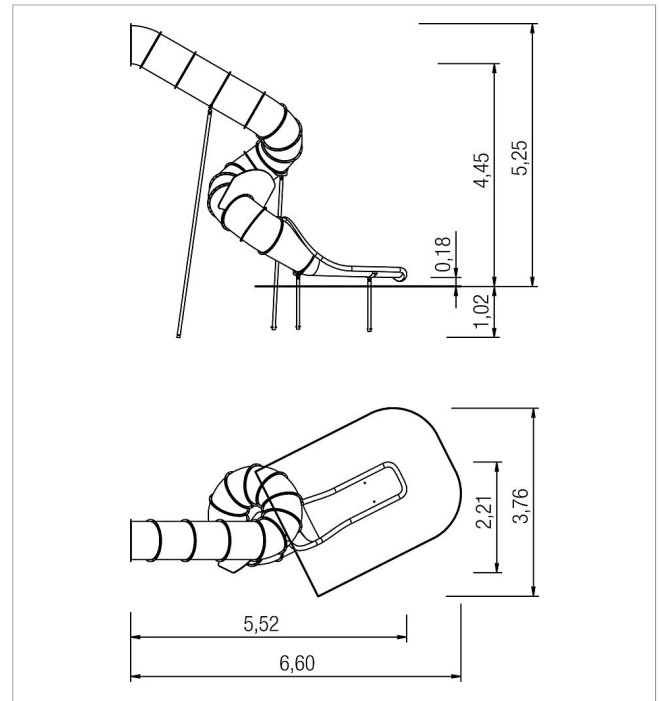

5 40 123 1012 2

**Tubular add-on slide  
360 degree, spiralled  
to left, ph 445 cm**

made in germany

3+

### Scope of delivery

1x tubular spiralled add-on slide PH 445 cm: GFRP

	Material	GFK grau
	Minimum space	660x376x615 cm
	Free falling height	18 cm
	Impact protection net	10,0 m <sup>2</sup>
	Foundations	4x CF