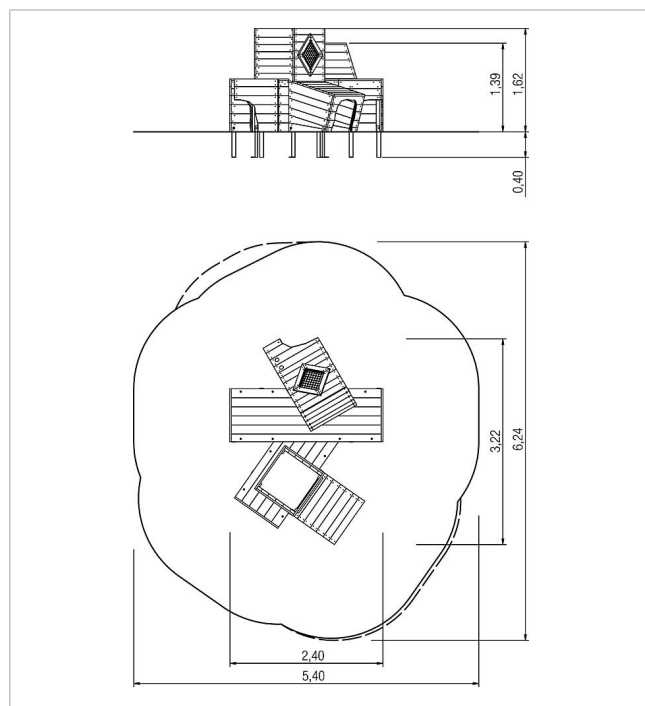

5 45 160 0530 0

paradiso play unit Crazy Crates

made in germany

Scope of delivery

8x connected climbing box: robinia

	Material	Robinia oiled
	Foundation level	FL 3
	Minimum space	540x624x202 cm
	Free falling height	139 cm
	Impact protection net	26,5 m ²
	Foundations	8x PFs or 8x CF
	Assembly	-