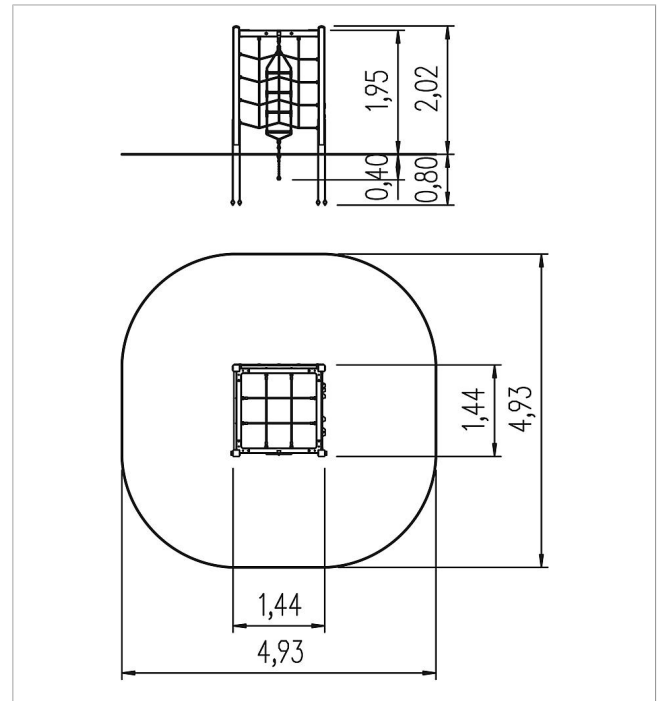

5 11 057 0310 0

playo climbing unit
Mika

made in germany

Scope of delivery

- 4x post structure: SW
- 4x post shoe: galvanised steel
- 1x climbing board: HPL, climbing grips
- 1x climbing board: HPL
- 1x vertical ladder: SW, stainless steel rung
- 1x vertical net ascent: plastic-coated steel cable
- 1x net frame: SW, HPL, plastic-coated steel cable
- 1x rope ladder: plastic-coated steel cable, stainless steel, plastic fittings: stainless steel

	Material	Larch natural
	Minimum space	493x493x375 cm
	Free falling height	195 cm
	Impact protection net	21,5 m ²
	Foundations	5x CF or 1x PFs + 4x CF