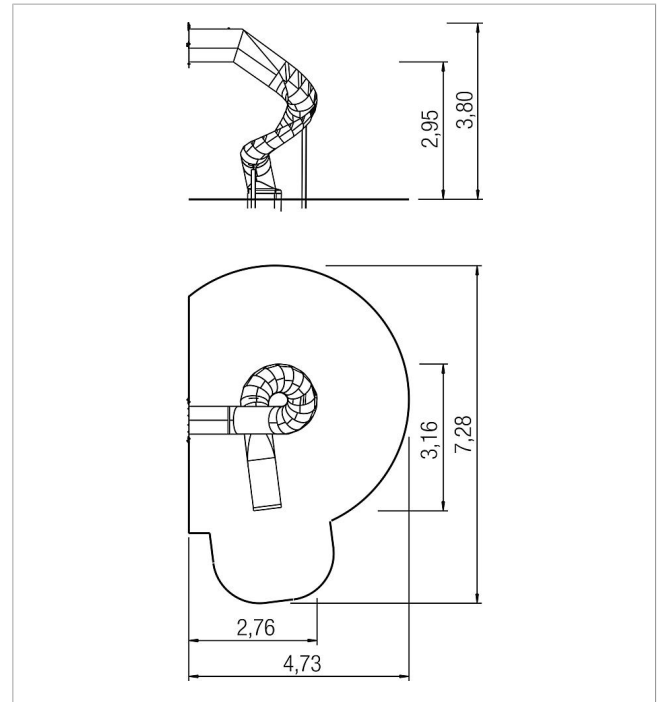

5 40 113 1210 0

Basis Channel add-on slide 270 degree, spiralled to left, stainless steel, ph 295

made in germany

3+

Scope of delivery

1x spiralled add-on slide ph 295 cm: stainless steel

	Material	Stainless steel
	Foundation level	FL 3
	Minimum space	437x524x475 cm
	Free falling height	23 cm
	Impact protection net	27,0 m ²
	Foundations	5x CF